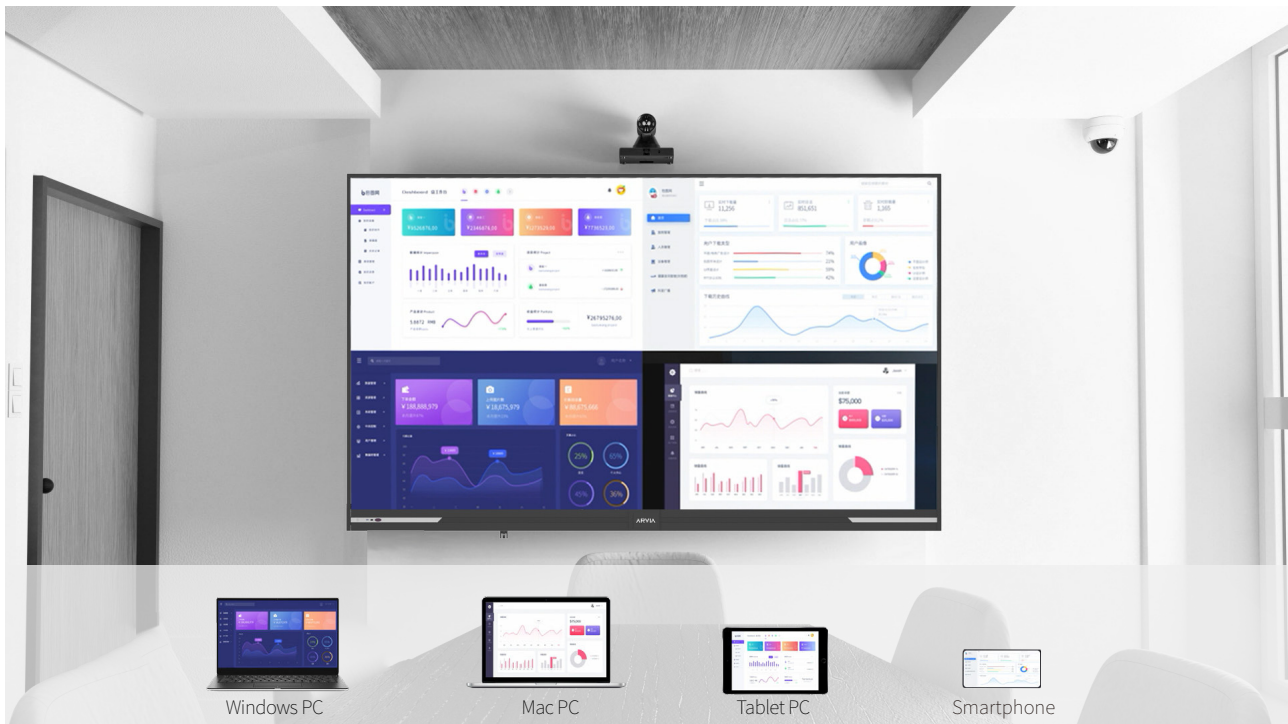

## SUPPORT 4K ULTRA HD RESOLUTION DISPLAY

Available in 2K, 4K screen resolution with different pixel pitch and size.

## IMMERSIVE GIANT CONFERENCE SCREEN, AVOIDS SPLICING INTERFERENCE

**BROADCAST LEVEL IMAGE PROCESSING TECHNOLOGY,  
ADVANCED COLOR RENDITION SYSTEM**

Image Sharpening

Color Enhancement

Image Noise Reduction

Color Temperature Adjustment

**SCREEN MIRRORING, SPLIT SCREEN DISPLAY**

Supports screen mirroring of PC, smartphone and pad.

## REMOTE CONTROL

The volume, brightness, etc. can be adjusted through the remote control.