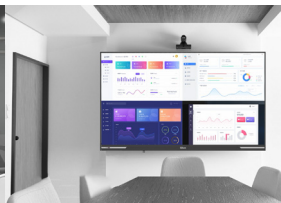

## SUITABLE FOR APPLICATIONS

CONFERENCE ROOMS

EDUCATION / TRAINING

LOBBIES DISPLAYS

CORPORATE BOARDROOMS

ANY LOCATION  
A LARGE DISPLAY IS USED

## SUPPORT 4K ULTRA HD RESOLUTION DISPLAY

Available in 2K, 4K screen resolution with different pixel pitch and size.