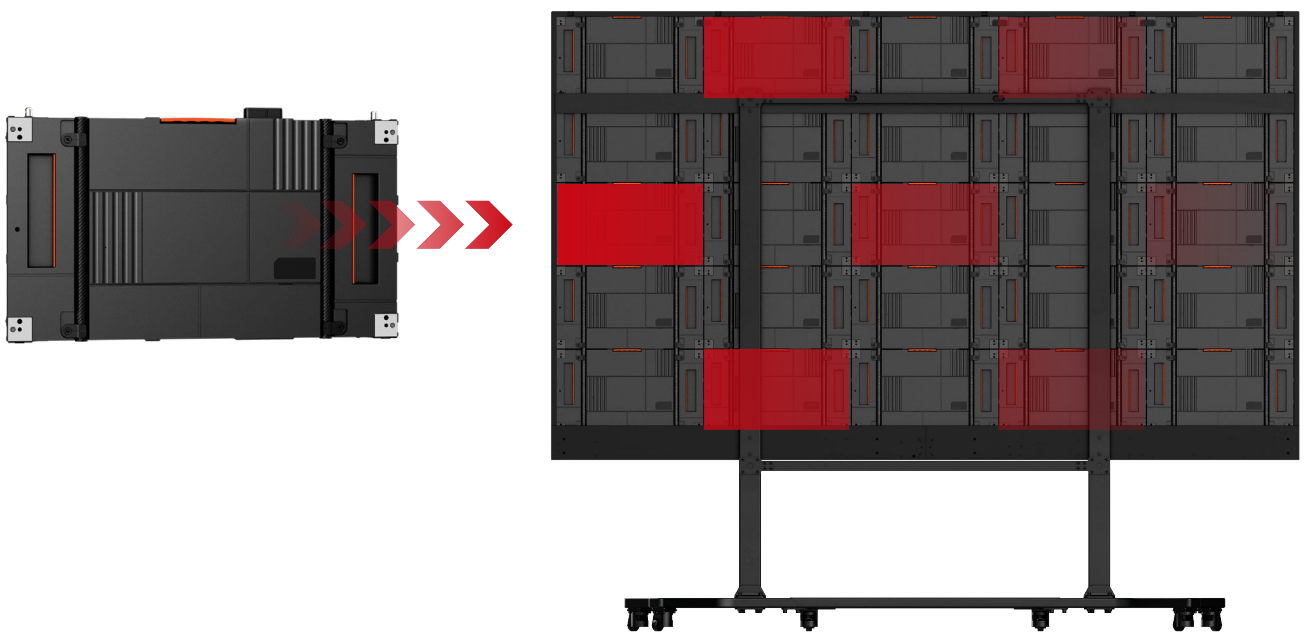

MODULAR DESIGN