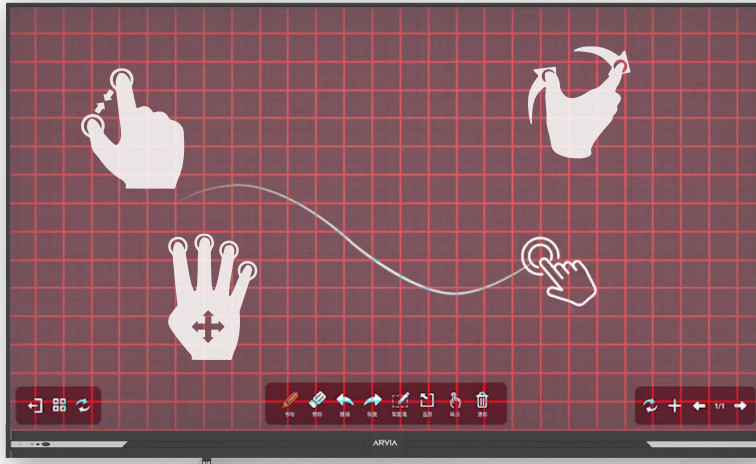

Color Temperature Adjustment

**SCREEN MIRRORING, SPLIT SCREEN DISPLAY**

Supports screen mirroring of PC, smartphone and pad.

## INTERACTIVE ANNOTATION

10 points of multi-touch, interactive annotation, easy to save and share meeting minutes.