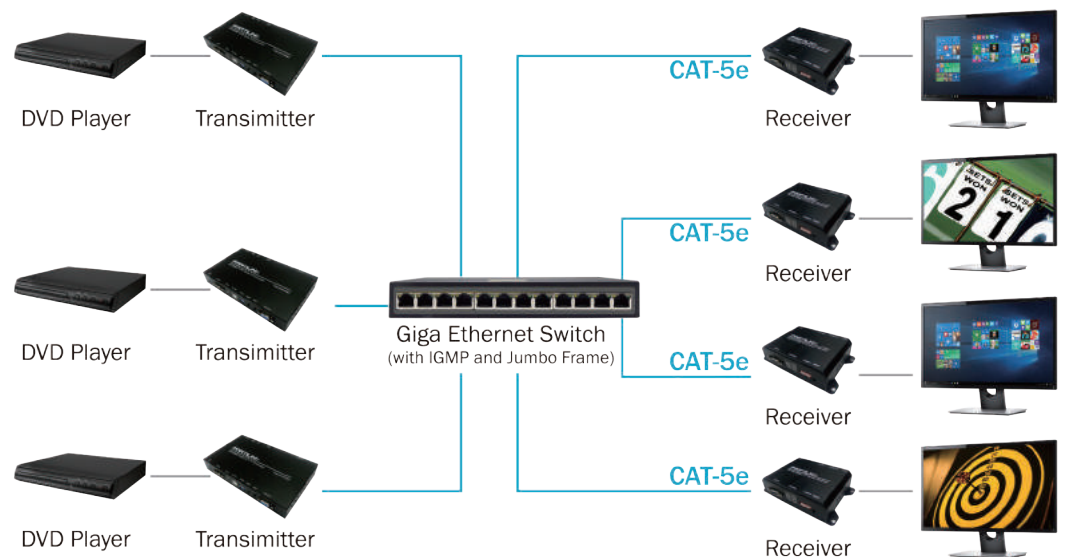

b. Matrix Distribution