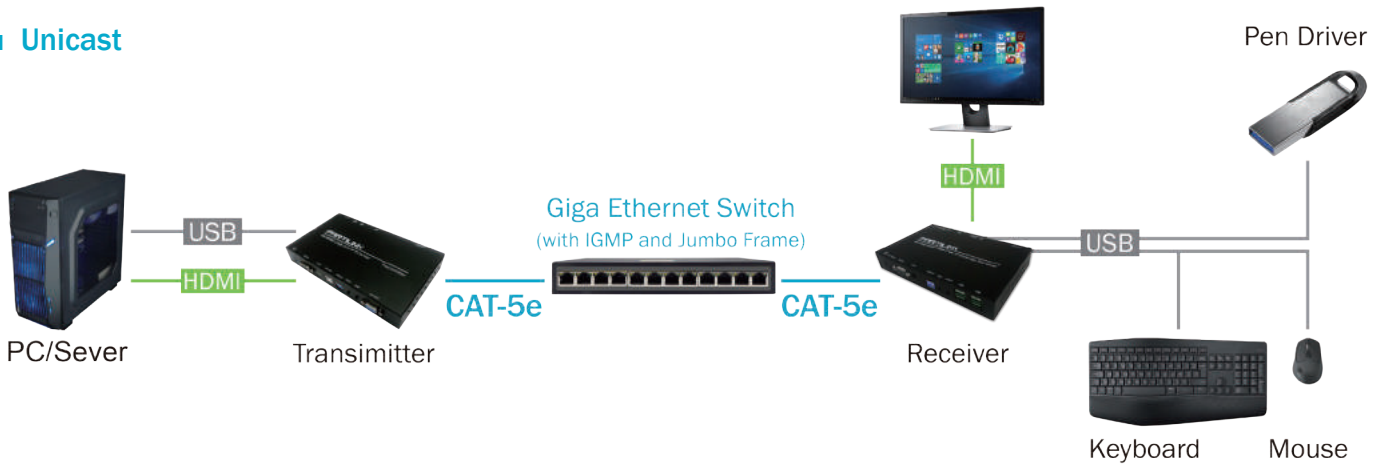

APPLICATION

- Unicast, point to point extension
- Multicast, point to multi points or multi points to multi points extension
- Screen wall installation

■ Unicast