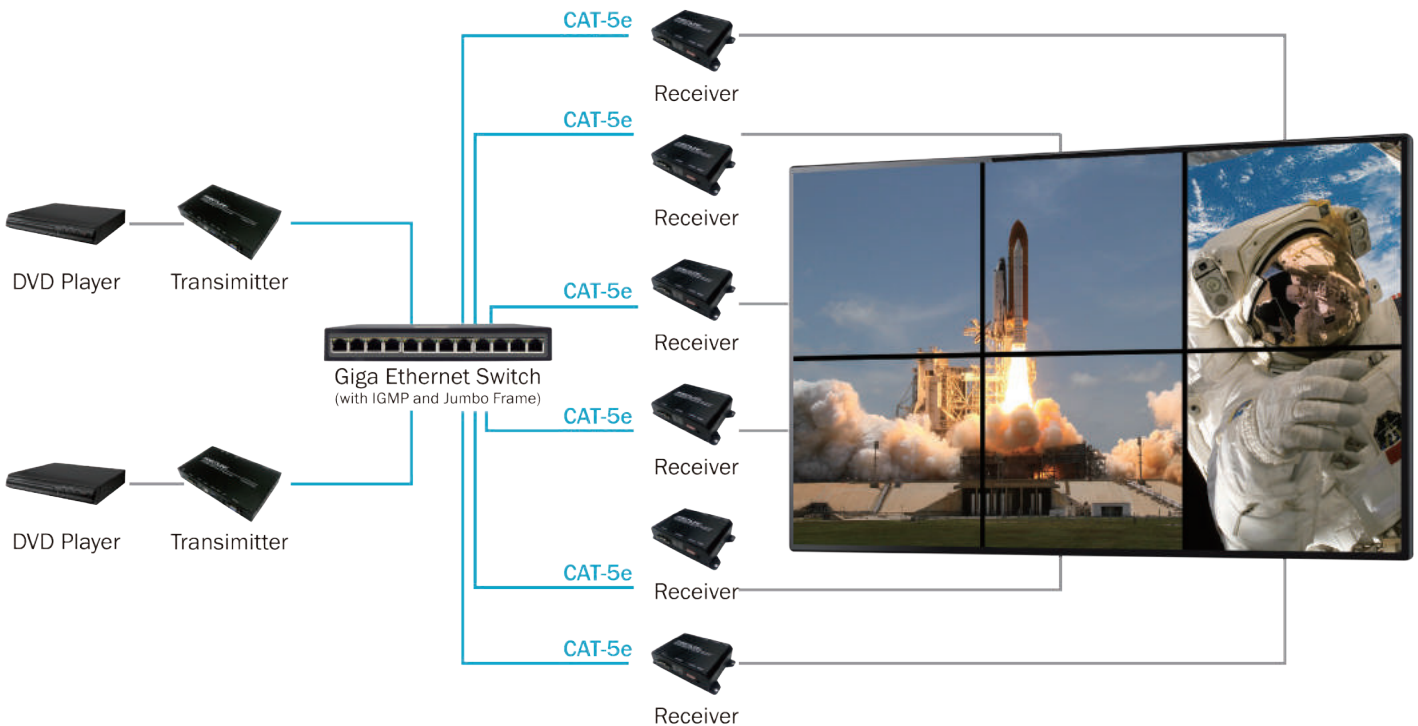

■ Video wall