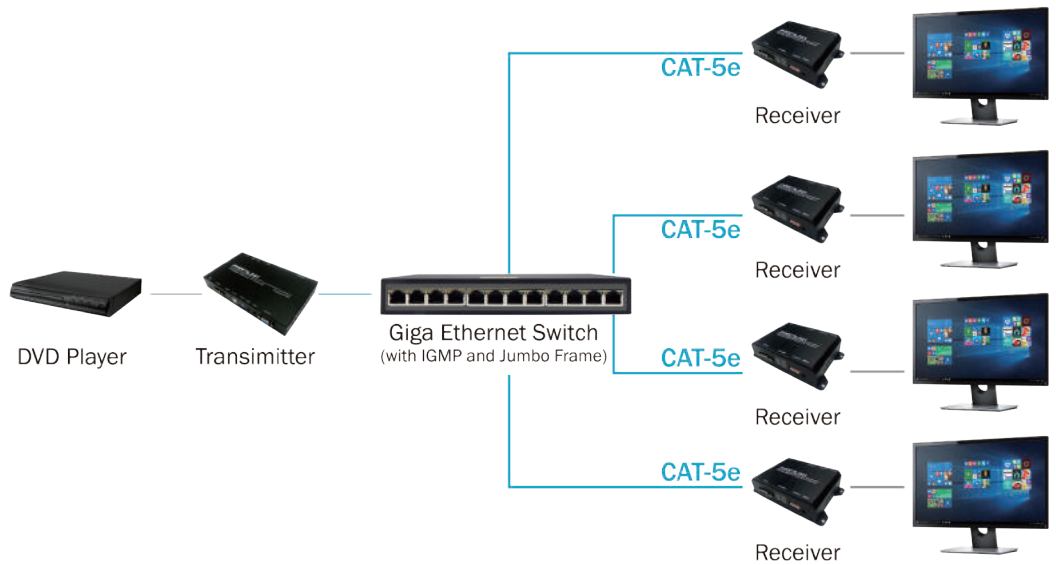

■ Multicast

a. Video Distribution