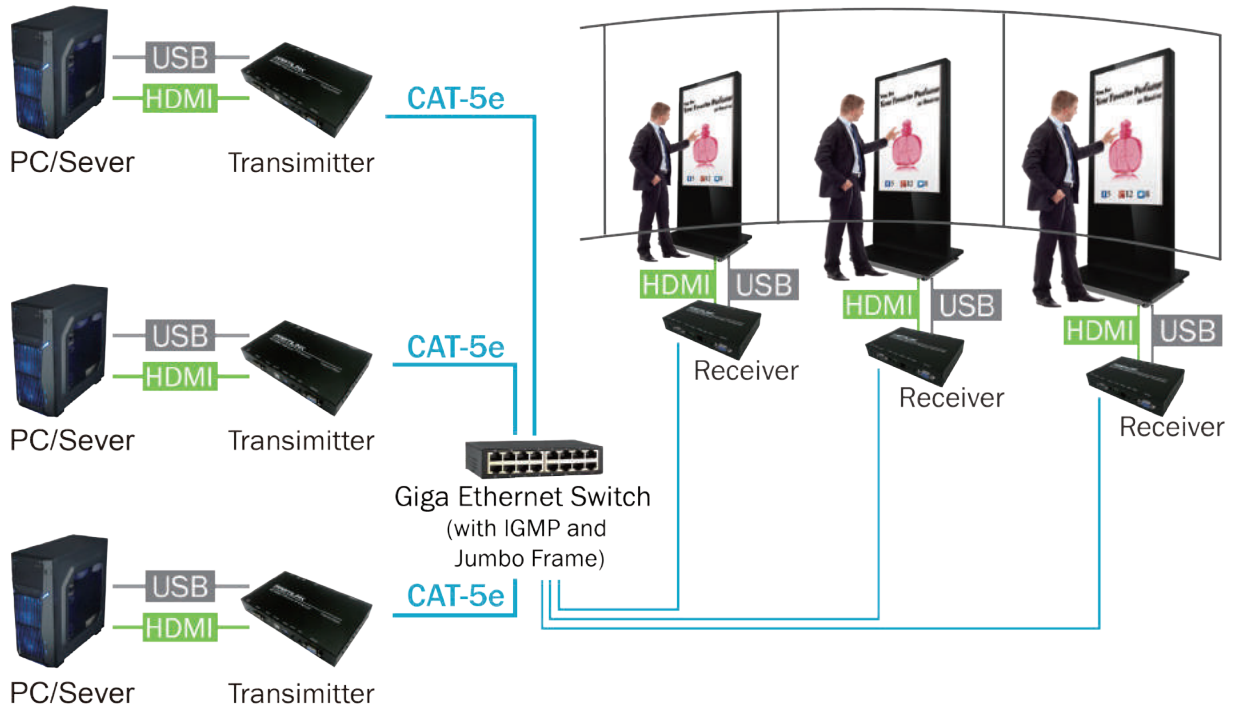

c. Billboard & Kiosk, PC to HDMI and USB Interactive Monitor