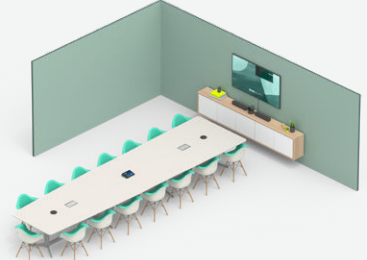

LARGE

Enjoy maximum flexibility with Logitech Rally Plus for large rooms, a premium conferencecam that pairs an Ultra-HD PTZ camera with modular audio that scales to support a wide range of large room sizes and layouts.

FEATURED COMPONENTS

LOGITECH RALLY BAR MINI

Premier all-in-one video bar for small rooms, in graphite or white

Motorized pan and tilt lens provides expansive room coverage

Ultra-low distortion speakers deliver crystal clear sound

AI Viewfinder for enhanced RightSight™ auto-framing and people count

Add up to two Rally Mic Pods to extend audio coverage

LOGITECH RALLY BAR

All-in-one video bar for midsize rooms, in graphite or white

Lossless image quality up to 5X optical zoom, digitally enhanced to 15X total zoom

Large, ultra-low distortion speakers for room-filling sound

AI Viewfinder for enhanced RightSight auto-framing and people count

Add up to three Rally Mic Pods to extend audio coverage